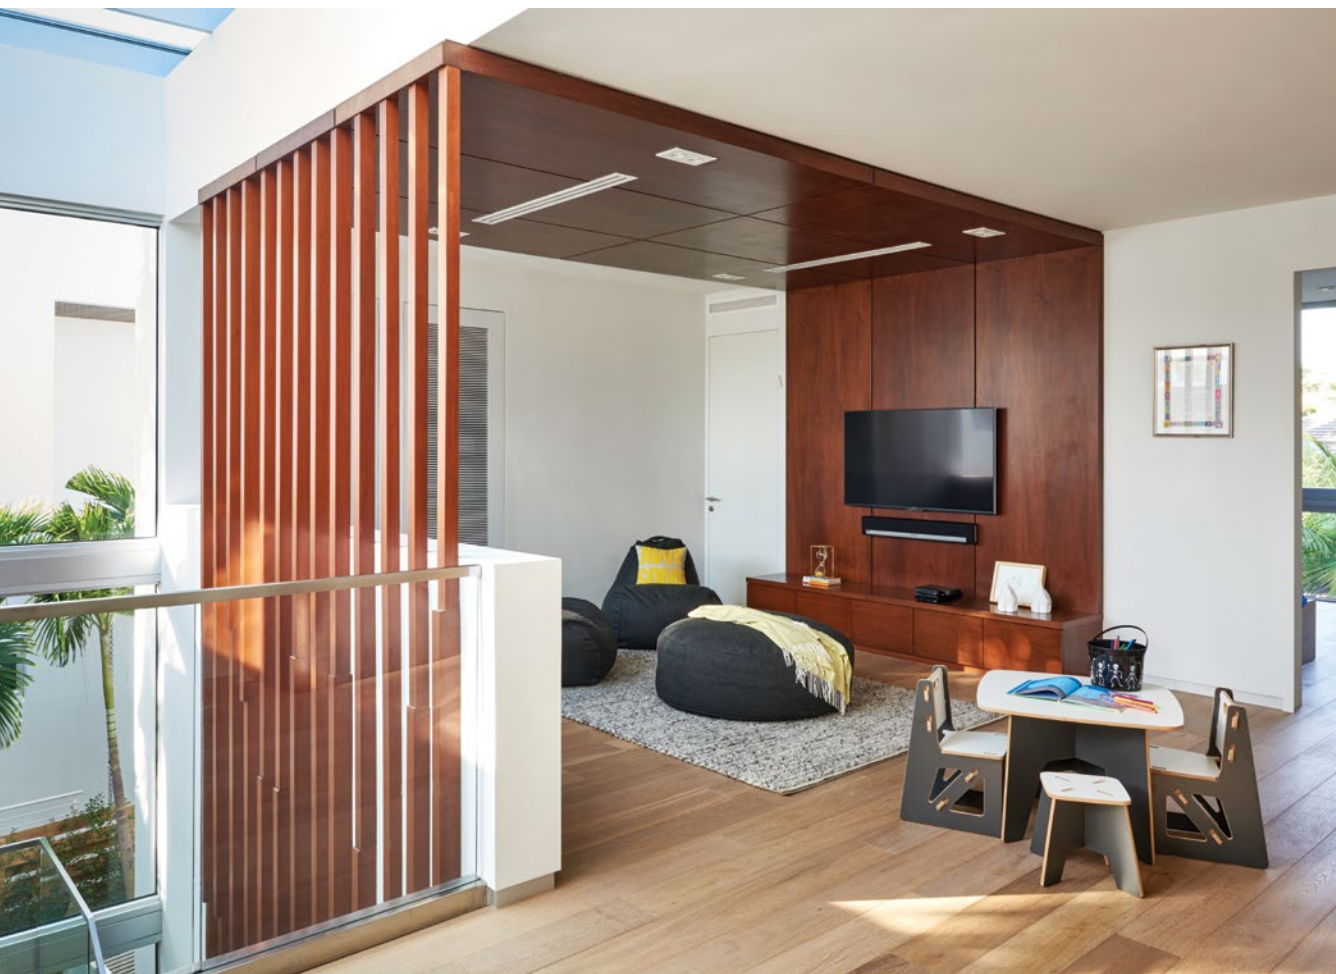

covered with the child's aluminum reproduction become fabulous abstract originals that slide open to reveal the kitchen and family room beyond.

With sleek kitchen cabinetry from Poggenpohl, a monochromatic palette continues until the playful pop of color in the family room. Bonaldo's table and chairs are light enough for little hands to move near a family friendly banquette.

With four bedrooms upstairs, the owners wanted a place for little folks to play, an intimate space just for them. Games, homework and cuddle time all occur inside what appears as a mahogany playhouse.

As if stacking dice, the architects have given a narrow lot depth and height by adjusting the arrangement of those die. The entire master suite sits like a voluminous cube atop another. An overhanging square is topped by a rectangular terrace, and along facades, shadow-box structure gives dimension to windows and doors.

With the same South American sensibilities as her client, Halfen understood not only her cultural tastes, but also the needs of her growing family. "I see my children maybe having a first kiss on the balcony, or receiving a graduation bouquet," Wexler says. "This is the house for us for a long, long time."

ABOVE: Though a children's play area for now, one day the owner sees the mahogany wood-covered nook as a place for study and thought. West Elm's colorful throw and a plush area rug from Restoration Hardware add a touch of warmth. The door inside leads to a rooftop terrace ... open now only under supervision.