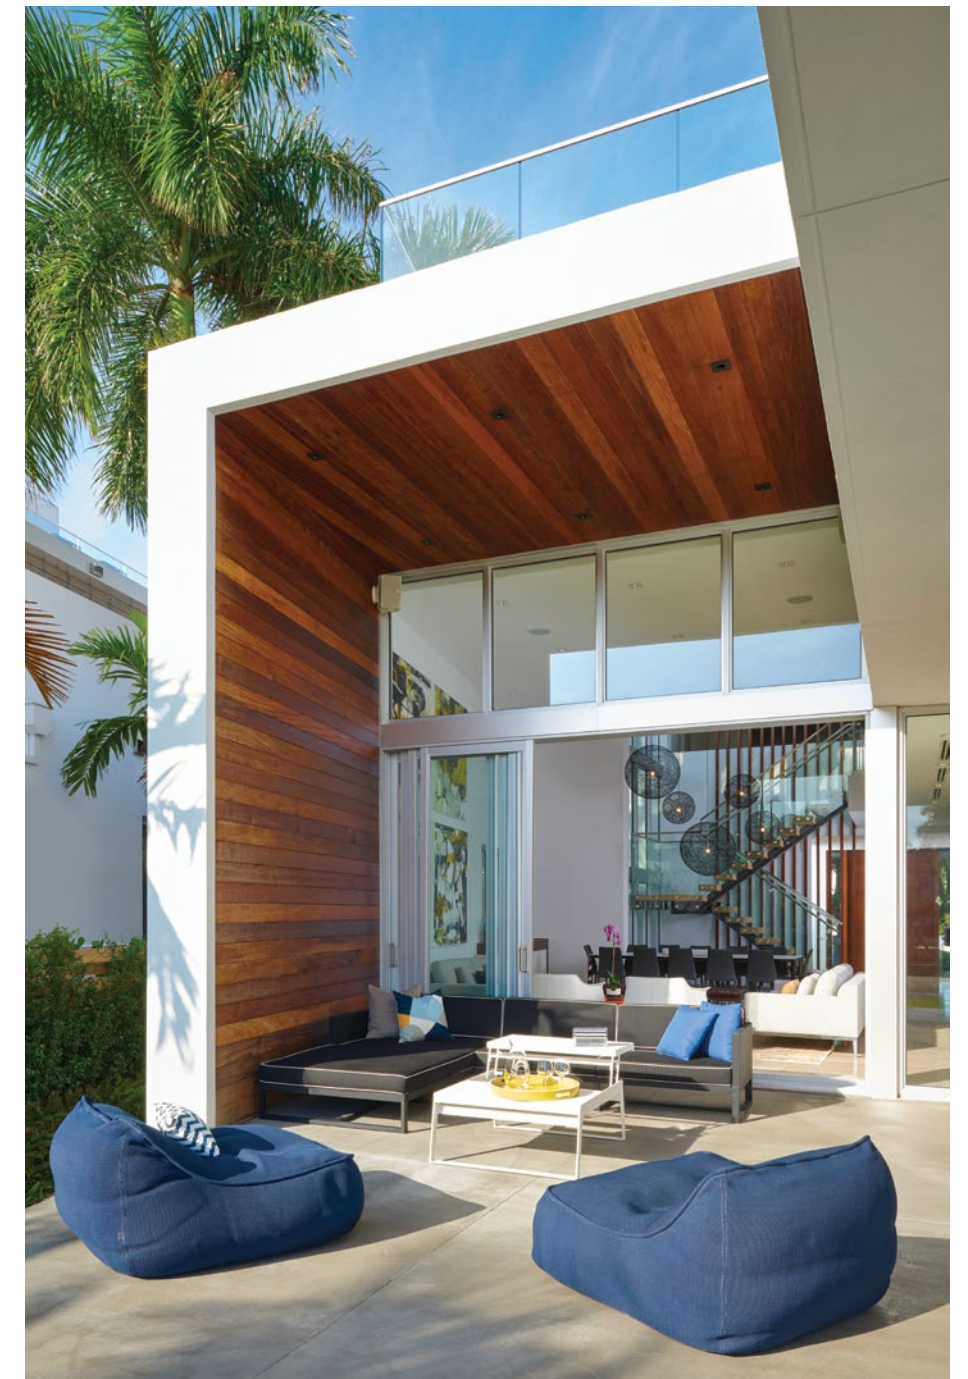

ABOVE RIGHT: Tucked beneath a mahogany wrapped sun-shelter, a sofa from Clima Outdoor and Paola Lenti's lounge chairs set the stage for open-air entertainment. Fruit punch served on an Anima Domus cocktail table is perfect for all occasions.

RIGHT: Little color is needed in a master bath when surface, form and function are preeminent. The black porcelain wall from New Stone Age accents the polish of MiaCucina's vanity with a convenient shelf for linens nestled below.