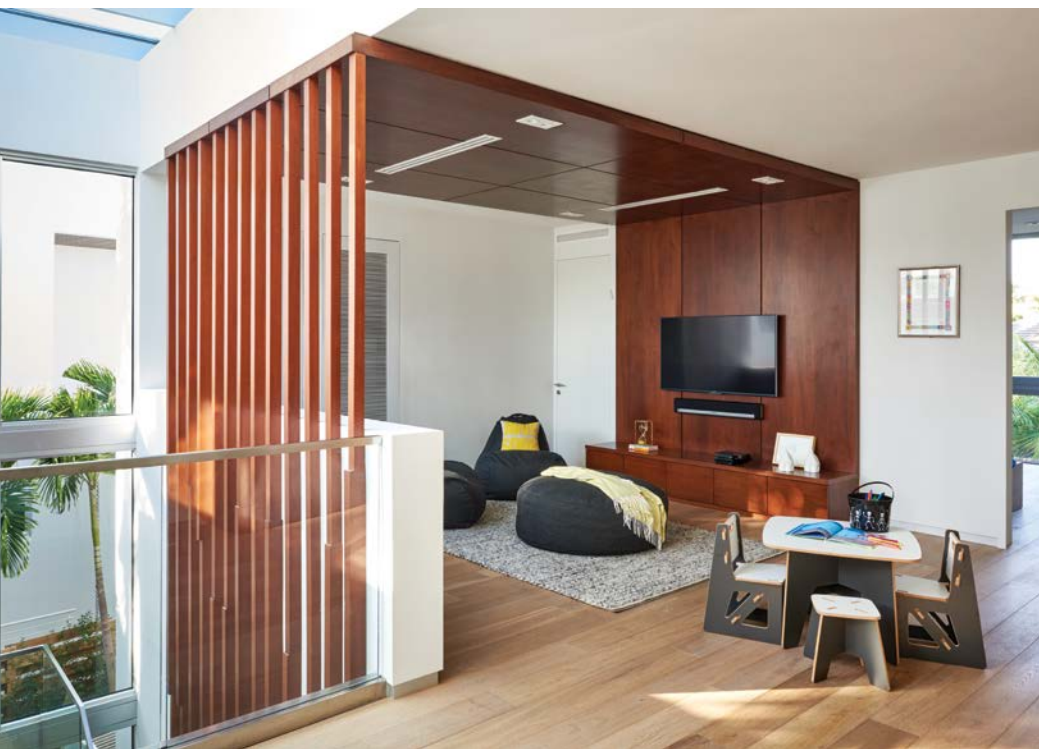

for four dramatic art panels by Vicky Barranguet," Halfen says. Just as the exterior is made of various "volumes" — stacked concrete cubes that intersect — she was careful about the "volumes" that are experienced inside. Beyond, the interplay of the dining ensemble's legs and the vertical thrusts of the bronzed slats leave the view from the entry through to the water unobstructed.

Normally, a house filled with children will have their various accomplishments on display. Yet it is rare that a three-year-old's artistry will be blown up and exhibited with as much success as that of the owners' offspring, whose tiny sketch was turned into functional art by Alex Turco. With but a little shove, the living area's doors covered with the child's aluminum reproduction become fabulous abstract originals that slide open to reveal the kitchen and family room beyond.

With sleek kitchen cabinetry from Poggenpohl, a monochromatic palette continues until the playful pop of color in the family room.

ABOVE: Though a children's play area for now, one day the owner sees the mahogany wood-covered nook as a place for study and thought. West Elm's colorful throw and a plush area rug from Restoration Hardware add a touch of warmth. The door inside leads to a rooftop terrace ... open now only under supervision.